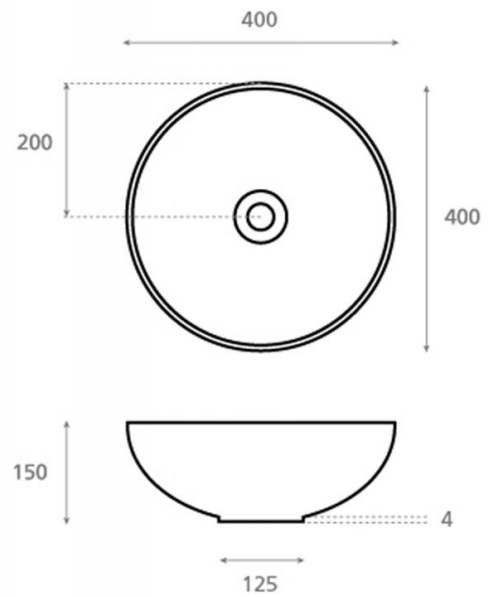

## Ref. 4069

400x400x150 mm

### Features

Porcelain washbasin.  
White porcelain.  
Dimensions: 400x400x150 mm  
Net weight 8kg, gross weight 9kg.  
Units per pallet: 52.  
Base: 125 mm.