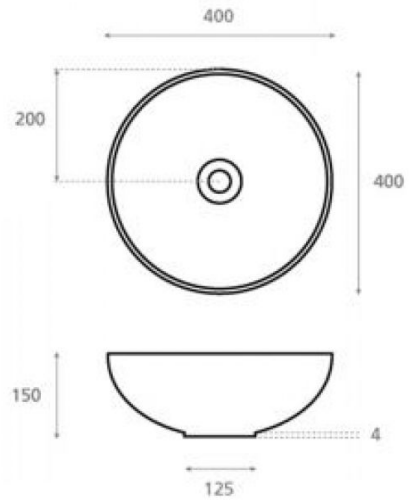

# New Lys

**Ref. 4084N/03**

400x150 mm

## Features

Porcelain washbasin.  
White porcelain.  
Dimensions: 400x150 mm  
Net weight 5kg, gross weight 6kg.  
Units per pallet: .

Decorated Amazona.  
Available in other finishes.