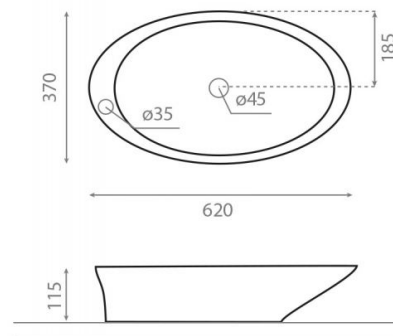

## Ref. 4020

620x370x115 mm

### Features

No wall-mounting possibility. Without overflow. Net weight 7kg, gross weight 8kg. Units per pallet: 50.