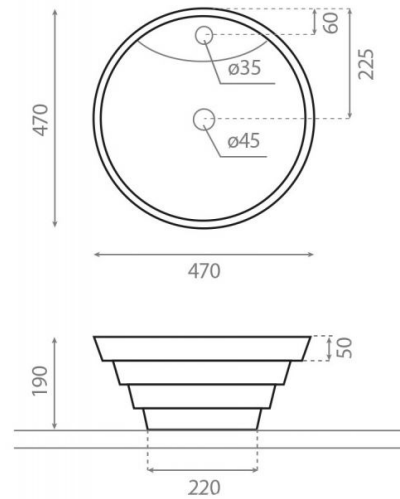

# Atlanta

**Ref. 0005**

470x190 mm

## Features

- No wall-mounting possibility.
- With overflow.
- Valid for Bathco tops.
- Net weight 11kg, gross weight 12 kgs.
- Units per pallet 28.