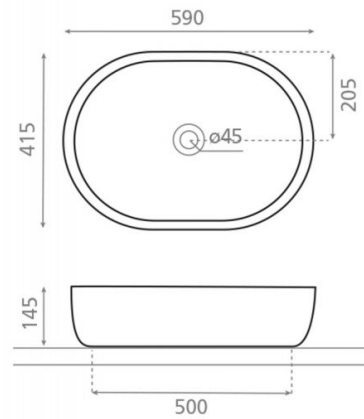

## Ref. 4037

590x415x145 mm

### Features

No wall-mounting possibility.  
Without overflow.  
Dimensions: 590x415x145 mm.  
Net weight 14kg, gross weight 15kg.  
Units per pallet 40uds