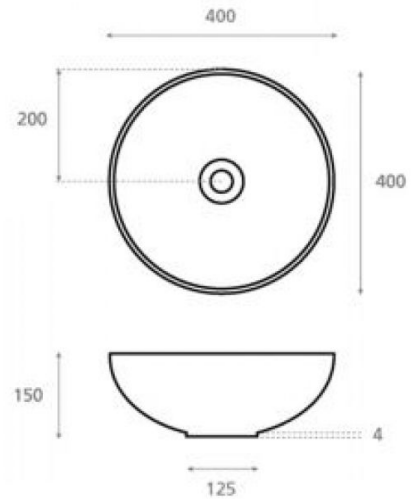

## Ref. 19001

400x400x150 mm

### Features

Porcelain washbasin.  
White porcelain.  
Dimensions: 400x400x150 mm  
Net weight 5kg, gross weight 6kg.

To present the washbasins in the ATELIER collection, we have developed very special packaging. An original, personalised, case depicting the motif of each washbasin and signed by the artist.