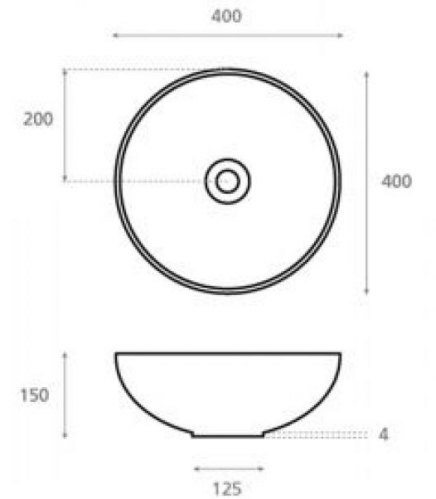

# Lluvia I

**Ref. 19012**

400x400x150 mm

## Features

Porcelain washbasin.  
White porcelain.  
Dimensions: 400x400x150 mm  
Net weight 5kg, gross weight 6kg.

To present the washbasins in the ATELIER collection, we have developed very special packaging. An original, personalised, case depicting the motif of each washbasin and signed by the artist.