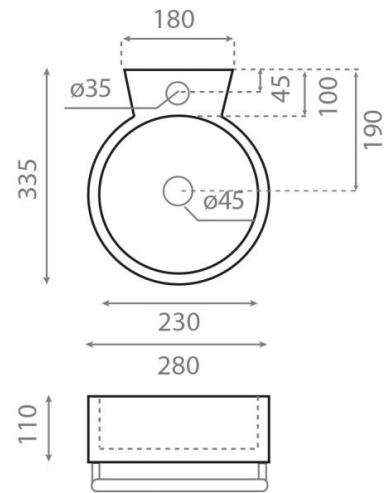

# Sherry

**Ref. 4905**

280x335x110 mm

## Features

Wall-mounting possibility. Without overflow. Net weight 6kg, gross weight 6,5kg. Units per pallet: 66.