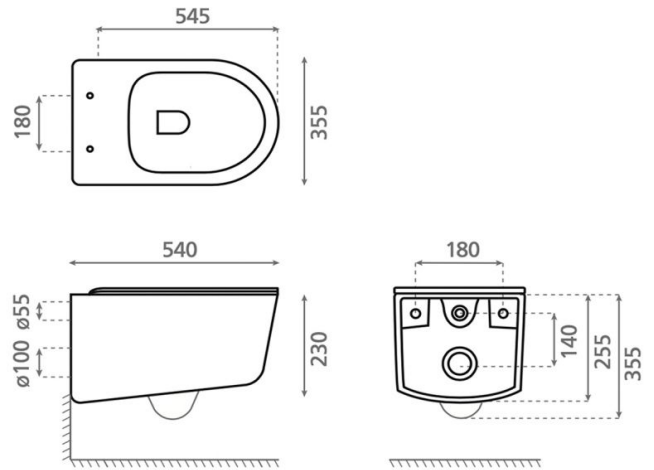

Elba

Ref. 4529/UF
545x350x350 mm.

Features

- Wall - hung WC
- Rimless
- Removable thermoset slim cover
- Soft close
- Weight 27kg | Units per palet 16