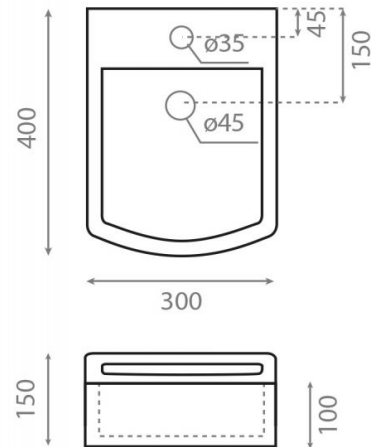

# Space

## Ref. 0083

300x400x150 mm

### Features

Wall-mounting possibility. With overflow. Valid for Bathco tops. Net weight 8kg, gross weight 9kg. Units per pallet: 80.