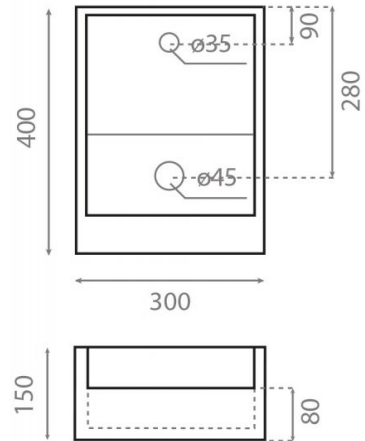

Cascade

Ref. 0085

300x400x150 mm

Features

Wall-mounting possibility.
Without overflow.
Valid for Bathco tops.
Net weight 10kg, gross weight 11kg.
Units per pallet: 72.