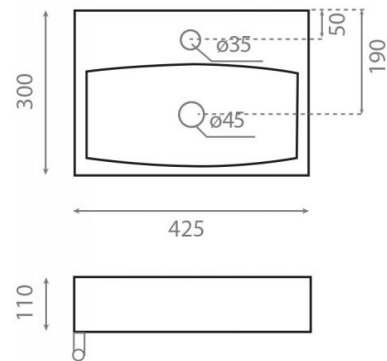

## Ref. 4902

425x300x110 mm

### Features

- Wall-mounting possibility.
- Without overflow.
- Towel rail fixing possibility on both sides.
- Net weight 7kg, gross weight 8kg.
- Units per pallet: 96.