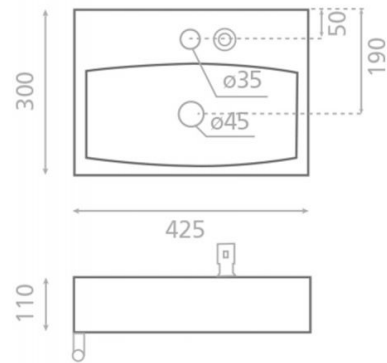

Rhin/D

Ref. 4908/D
425x300x110 mm

Features

Wall-mounting possibility.
Without overflow.
Towel rail fixing possibility on both sides.
Net weight 7,5kg, gross weight 8,5kg.
Units per pallet: 72.