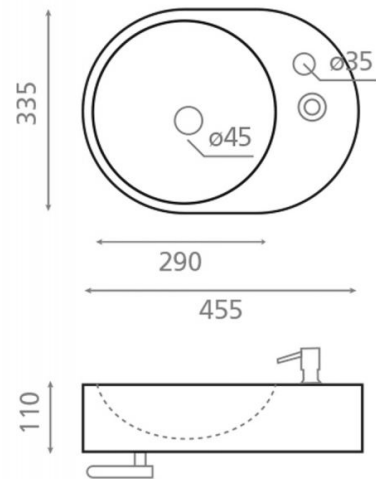

# Benalmádena

**Ref. 4909/D**

455x335x110 mm

## Features

- Wall-mounting possibility.
- Without overflow.
- Towel rail on left side.
- Net weight 9kg, gross weight 9,5kg.
- Units per pallet: 42.