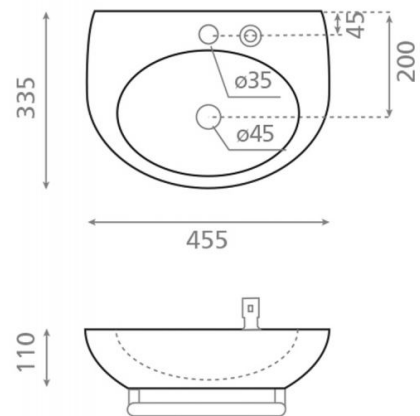

Alhambra

Ref. 4910/D

455x335x110 mm

Features

Wall-mounting possibility. Without overflow. Net weight 8kg, gross weight 9kg. Units per pallet: 42.