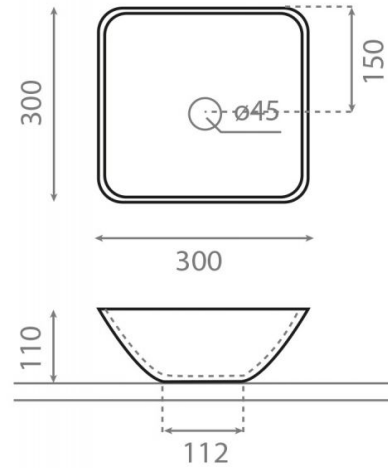

Baviera

Ref. 4050

300x300x110 mm

Features

No wall-mounting possibility
Without overflow
Net weight 3kg, gross weight 4kg
Units per pallet: 114.