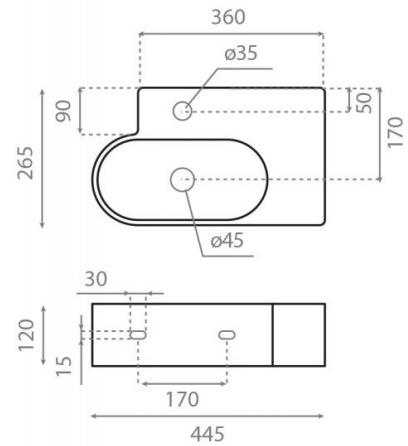

Kabuto

Ref. 4051

445x265x120 mm

Vista trasera / Rear view

Features

Topcounter washbasin. Wall-mounting possibility. Without overflow. Net weight 7kg, gross weight 8kg. Units per pallet: 102.