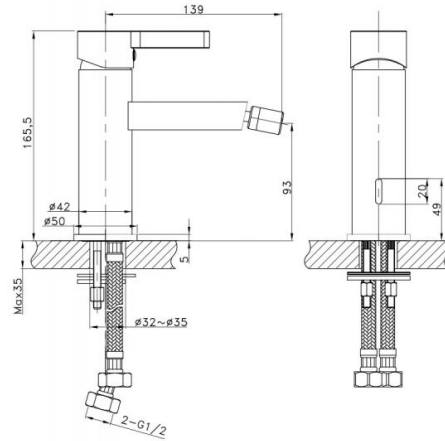

18003 - Series I

Ref. 18003

Features

Single lever bidet faucet
Series I