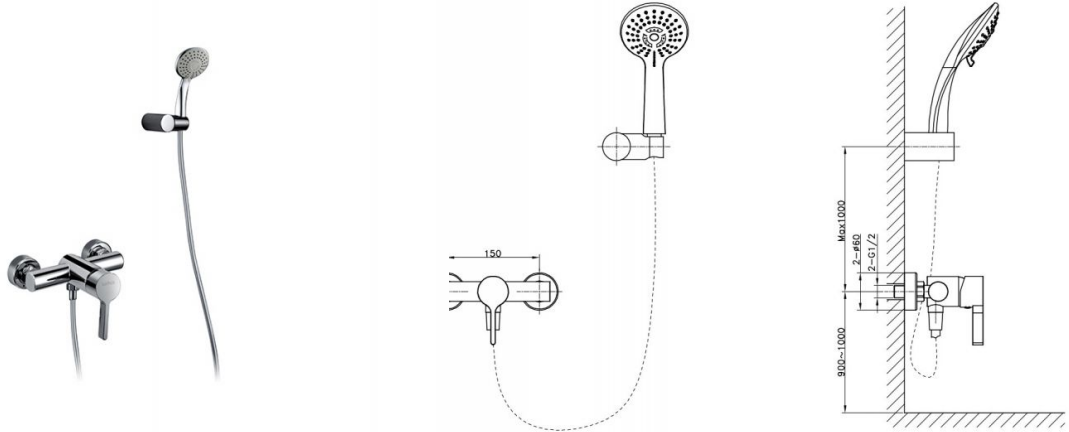

# 18004 - Series I

Ref. 18004

## Features

Grifo monomando de ducha  
Serie I