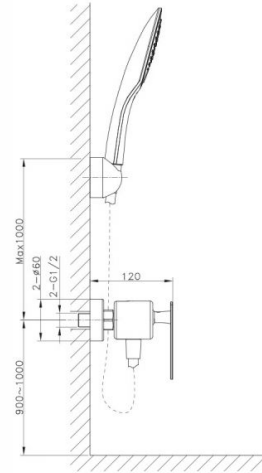

18014 - Series II

Ref. 18014

Features

Single lever shower faucet
Series II