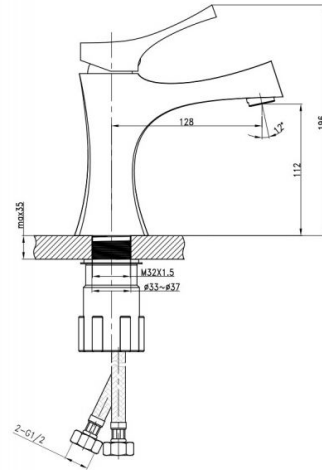

18039 - Series V

Ref. 18039

Features

Single lever basin faucet - Serie V