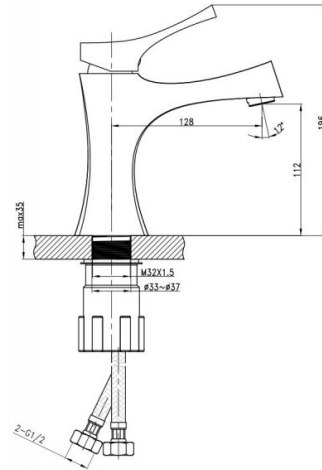

# 18039 - Series V

Ref. 18039

## Características

Monomando lavabo - Series V